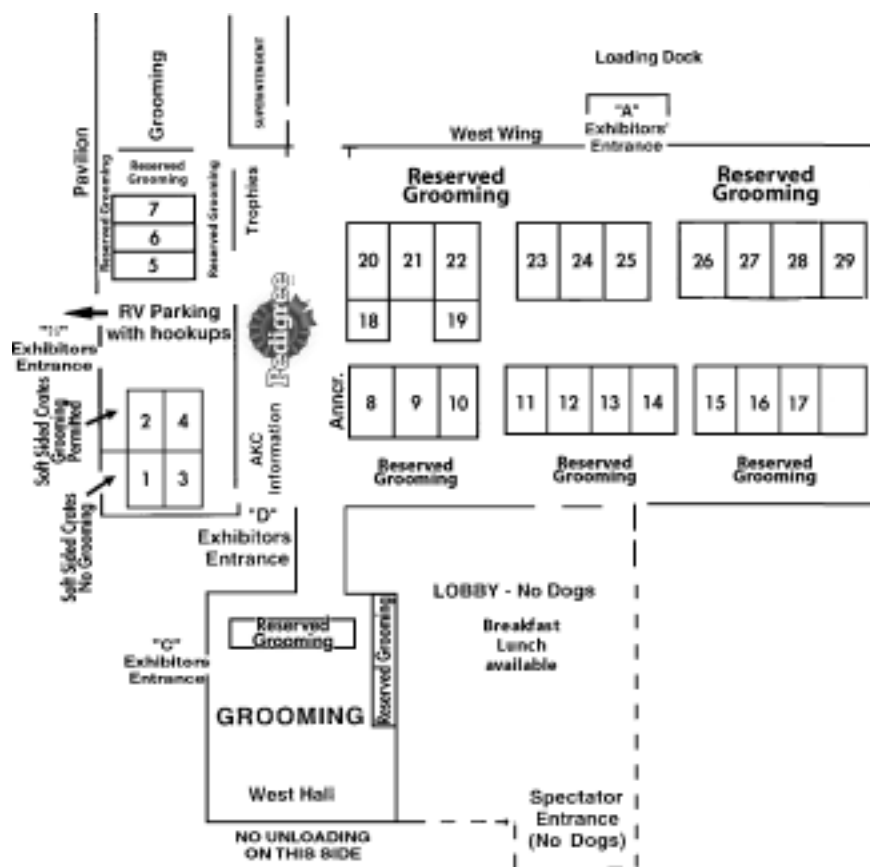

Friday, March 19, 2010 in Ring 19

®/TM Trademarks ©Mars, Incorporated 2010.

Rescue me.

The PEDIGREE Adoption Drive®

Dogsrule.com

Pedigree®

JUDGING PROGRAM BY ALPHABETICAL ORDER

BREED	THR		FRI		SAT		SUN	
	RING	TIME	RING	TIME	RING	TIME	RING	TIME
AFFENPIN	13	8:00 am	8	9:00 am	12	9:10 am	25	1:35 pm
AFGHAN	17	1:20 pm	12	1:30 pm	27	2:10 pm	26	10:55 am
AIREDALE	5	10:40 am	27	12:25 pm	5	9:00 am	21	10:05 am
AKITA	19	2:15 pm	24	10:20 am	18	9:00 am	29	10:15 am
ALAS MAL	24	10:15 am	25	9:20 am	6	10:00 am	24	10:35 am
AM FOXHND	28	1:55 pm	26	12:35 pm	29	8:00 am	16	8:00 am
AM STAFF	14	9:30 am	14	9:20 am	14	8:00 am	14	8:00 am
AMER ESK DOG	13	12:50 pm	14	1:05 pm	28	11:10 am	11	12:50 pm
AMER WATER SPN			23	12:30 pm	12	10:45 am	27	1:55 pm
ANATOLIAN SHEP			16	9:30 am	18	8:00 am	29	9:00 am
AUST SHEP	22	8:00 am	6	12:30 pm	7	8:00 am	18	8:00 am
AUSTR CATTDOG	22	8:00 am	28	8:00 am	5	11:40 am	6	8:00 am
AUSTR TERR	26	8:00 am	27	9:00 am	11	9:35 am	21	1:05 pm
B & T COONHND	29	8:00 am	29	8:00 am	29	8:00 am	29	2:00 pm
B & T COONHND	29	8:05 am						
B & T COONHND			29	8:25 am				
BASENJI	13	10:20 am	26	9:50 am	28	12:50 pm	16	1:20 pm
BASSET	27	11:10 am	26	12:35 pm	26	2:30 pm	17	12:45 pm
BEAGLE-13 IN	28	9:50 am	26	9:50 am	9	9:15 am	17	8:00 am
BEAGLE-15 IN	28	9:50 am	26	11:00 am	9	9:15 am	17	8:00 am
BEARD COLL	22	1:05 pm	24	12:30 pm	7	12:50 pm	5	9:05 am
BEAUCERON	22	1:05 pm	6	12:30 pm	7	12:50 pm	27	11:05 am
BEDLINGTON	11	1:20 pm	11	2:10 pm	11	12:30 pm	11	10:05 am
BEDLINGTON			13	1:00 pm	11	1:30 pm		
BEL MAL	22	8:00 am	5	11:30 am	5	11:40 am	6	8:00 am
BEL SHP	22	8:00 am	5	11:30 am	5	12:50 pm	6	9:00 am
BEL TERV	22	10:20 am	5	1:15 pm	5	12:50 pm	6	10:10 am
BEL TERV			5	1:55 pm				
BERNS MTN	24	1:10 pm	22	1:10 pm	18	1:40 pm	24	1:40 pm
BICHON	13	1:55 pm	14	1:05 pm	12	12:50 pm	5	12:50 pm
BLACK RUSS	24	1:10 pm	16	10:40 am	18	1:40 pm	13	12:30 pm
BLOODHND	28	12:55 pm	12	9:00 am	29	8:00 am	26	1:45 pm
BLUETICK					28	9:40 am	16	2:15 pm
BORDER COLL	7	9:45 am	7	12:35 pm	20	10:35 am	18	9:45 am
BORDER TERR	26	8:00 am	13	1:00 pm	5	8:00 am	14	11:10 am
BORZOI	27	9:05 am	12	9:00 am	27	1:00 pm	26	1:45 pm
BOSTON TERR	19	9:10 am	13	10:00 am	17	10:30 am	25	10:20 am
BOSTON TERR			13	10:30 am				
BOUV DES FLAN	22	1:05 pm	24	12:30 pm	7	12:50 pm	18	2:00 pm
BOXER	23	9:00 am	23	8:00 am	23	8:00 am	23	8:00 am
BOYKIN	24	10:55 am	23	12:30 pm	28	9:40 am	27	1:55 pm
BRIARD	22	1:05 pm	24	12:30 pm	7	12:50 pm	18	2:00 pm
BRITTANY	16	10:05 am	16	9:30 am	14	12:50 pm	17	9:05 am
BRUSS GRIF			11	9:00 am	8	9:00 am	8	9:00 am
BRUSS GRIF			18	8:00 am				
BULL TER COLOR	14	1:55 pm	27	12:25 pm	16	1:00 pm	14	1:20 pm
BULL TER WHITE	14	1:55 pm	27	12:25 pm	16	1:00 pm	14	1:20 pm
BULLDOG	20	10:40 am	20	10:40 am			20	10:10 am
BULLMASTIFF	17	8:00 am	25	8:00 am	25	1:10 pm	29	9:00 am
CAIRN TERR	14	1:55 pm	27	10:10 am	11	9:35 am	27	9:10 am
CANE CORSO	24	10:55 am	23	1:30 pm	18	8:00 am	20	8:00 am
CARD WELSH CORG	5	9:55 am	6	8:00 am	6	8:00 am	5	8:00 am
CARD WELSH CORG			6	8:30 am	6	8:35 am		
CAV KING CH	8	10:15 am	19	12:30 pm	10	11:50 am	9	9:30 am
CESSKY TERR					18	8:00 am	20	8:00 am
CHES BAY RET	16	12:55 pm	25	10:50 am	20	8:00 am	17	12:45 pm
CHIHUA LONG	13	8:00 am	13	9:00 am	21	11:45 am	12	9:15 am
CHIHUA SMOOTH	13	8:00 am	13	8:00 am	21	10:30 am	12	8:00 am
CHIN CREST	19	12:45 pm	8	9:00 am	13	8:30 am	12	9:15 am
CHIN SHAR-PEI	8	8:00 am	20	8:00 am	21	8:00 am	21	10:05 am