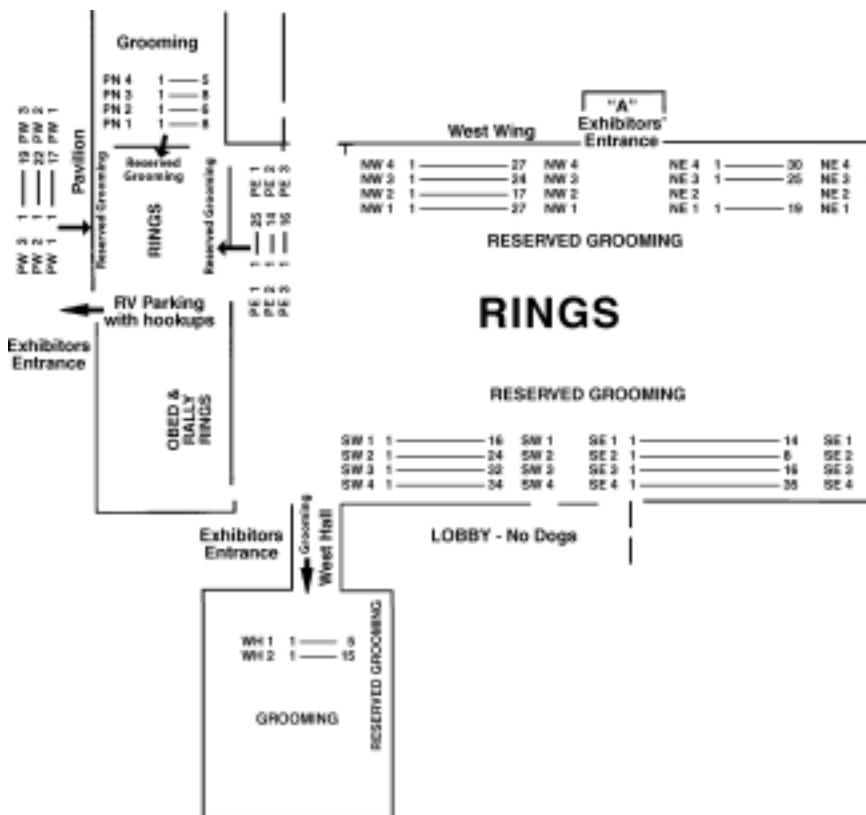

JUDGING PROGRAM BY ALPHABETICAL ORDER

BREED	THR		FRI		SAT		SUN	
	RING	TIME	RING	TIME	RING	TIME	RING	TIME
AFFENPIN	13	8:00 am	8	9:00 am	12	9:10 am	25	1:35 pm
AFGHAN	17	1:20 pm	12	1:30 pm	27	2:10 pm	26	10:55 am
AIREDALE	5	10:40 am	27	12:25 pm	5	9:00 am	21	10:05 am
AKITA	19	2:15 pm	24	10:20 am	18	9:00 am	29	10:15 am
ALAS MAL	24	10:15 am	25	9:20 am	6	10:00 am	24	10:35 am
AM FOXHND	28	1:55 pm	26	12:35 pm	29	8:00 am	16	8:00 am
AM STAFF	14	9:30 am	14	9:20 am	14	8:00 am	14	8:00 am
AMER ESK DOG	13	12:50 pm	14	1:05 pm	28	11:10 am	11	12:50 pm
AMER WATER SPN			23	12:30 pm	12	10:45 am	27	1:55 pm
ANATOLIAN SHEP			16	9:30 am	18	8:00 am	29	9:00 am
AUST SHEP	22	8:00 am	6	12:30 pm	7	8:00 am	18	8:00 am
AUSTR CATTDOG	22	8:00 am	28	8:00 am	5	11:40 am	6	8:00 am
AUSTR TERR	26	8:00 am	27	9:00 am	11	9:35 am	21	1:05 pm
B & T COONHND	29	8:00 am	29	8:00 am	29	8:00 am	29	2:00 pm
B & T COONHND	29	8:05 am						
B & T COONHND			29	8:25 am				
BASENJI	13	10:20 am	26	9:50 am	28	12:50 pm	16	1:20 pm
BASSET	27	11:10 am	26	12:35 pm	26	2:30 pm	17	12:45 pm
BEAGLE-13 IN	28	9:50 am	26	9:50 am	9	9:15 am	17	8:00 am
BEAGLE-15 IN	28	9:50 am	26	11:00 am	9	9:15 am	17	8:00 am
BEARD COLL	22	1:05 pm	24	12:30 pm	7	12:50 pm	5	9:05 am
BEAUCERON	22	1:05 pm	6	12:30 pm	7	12:50 pm	27	11:05 am
BEDLINGTON	11	1:20 pm	11	2:10 pm	11	12:30 pm	11	10:05 am
BEDLINGTON			13	1:00 pm	11	1:30 pm		
BEL MAL	22	8:00 am	5	11:30 am	5	11:40 am	6	8:00 am
BEL SHP	22	8:00 am	5	11:30 am	5	12:50 pm	6	9:00 am
BEL TERV	22	10:20 am	5	1:15 pm	5	12:50 pm	6	10:10 am
BEL TERV			5	1:55 pm				
BERNS MTN	24	1:10 pm	22	1:10 pm	18	1:40 pm	24	1:40 pm
BICHON	13	1:55 pm	14	1:05 pm	12	12:50 pm	5	12:50 pm
BLACK RUSS	24	1:10 pm	16	10:40 am	18	1:40 pm	13	12:30 pm
BLOODHND	28	12:55 pm	12	9:00 am	29	8:00 am	26	1:45 pm
BLUETICK					28	9:40 am	16	2:15 pm
BORDER COLL	7	9:45 am	7	12:35 pm	20	10:35 am	18	9:45 am
BORDER TERR	26	8:00 am	13	1:00 pm	5	8:00 am	14	11:10 am
BORZOI	27	9:05 am	12	9:00 am	27	1:00 pm	26	1:45 pm
BOSTON TERR	19	9:10 am	13	10:00 am	17	10:30 am	25	10:20 am
BOSTON TERR			13	10:30 am				
BOUV DES FLAN	22	1:05 pm	24	12:30 pm	7	12:50 pm	18	2:00 pm
BOXER	23	9:00 am	23	8:00 am	23	8:00 am	23	8:00 am
BOYKIN	24	10:55 am	23	12:30 pm	28	9:40 am	27	1:55 pm
BRIARD	22	1:05 pm	24	12:30 pm	7	12:50 pm	18	2:00 pm
BRITTANY	16	10:05 am	16	9:30 am	14	12:50 pm	17	9:05 am
BRUSS GRIF			11	9:00 am	8	9:00 am	8	9:00 am
BRUSS GRIF			18	8:00 am				
BULL TER COLOR	14	1:55 pm	27	12:25 pm	16	1:00 pm	14	1:20 pm
BULL TER WHITE	14	1:55 pm	27	12:25 pm	16	1:00 pm	14	1:20 pm
BULLDOG	20	10:40 am	20	10:40 am			20	10:10 am
BULLMASTIFF	17	8:00 am	25	8:00 am	25	1:10 pm	29	9:00 am
CAIRN TERR	14	1:55 pm	27	10:10 am	11	9:35 am	27	9:10 am
CANE CORSO	24	10:55 am	23	1:30 pm	18	8:00 am	20	8:00 am
CARD WELSH CORG	5	9:55 am	6	8:00 am	6	8:00 am	5	8:00 am
CARD WELSH CORG			6	8:30 am	6	8:35 am		
CAV KING CH	8	10:15 am	19	12:30 pm	10	11:50 am	9	9:30 am
CESSKY TERR					18	8:00 am	20	8:00 am
CHES BAY RET	16	12:55 pm	25	10:50 am	20	8:00 am	17	12:45 pm
CHIHUA LONG	13	8:00 am	13	9:00 am	21	11:45 am	12	9:15 am
CHIHUA SMOOTH	13	8:00 am	13	8:00 am	21	10:30 am	12	8:00 am
CHIN CREST	19	12:45 pm	8	9:00 am	13	8:30 am	12	9:15 am
CHIN SHAR-PEI	8	8:00 am	20	8:00 am	21	8:00 am	21	10:05 am